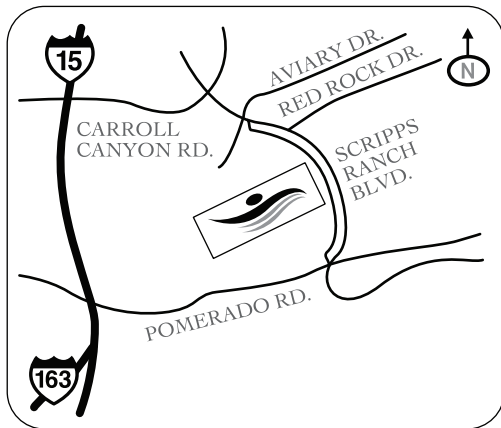

SCRIPPS RANCH

From the I-15 or I-163 South to North

Exit Pomerado/Miramar Rd.

- Turn Right at Exit
- Turn Left at 2nd Light Scripps Ranch Blvd.
Proceed straight through stop sign
- Turn Left into the Village Shopping Center
- ❖ We are located inside Fitness Quest 10

From the I-15 North to South

Exit Carroll Canyon Rd.

- Turn Left at Exit onto Carroll Canyon Rd.
- Turn Right at 3rd light Scripps Ranch Blvd.
Drive approximately .5 of a mile until you
come to the stop sign – proceed straight
- Turn Right into the Village Shopping Center
- ❖ We are located inside Fitness Quest 10