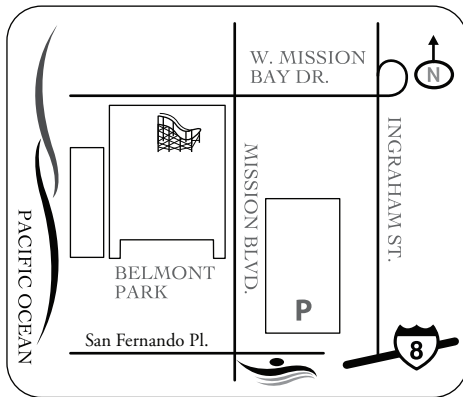

MISSION BEACH

From I-5 North or South

Exit Sea World Drive.

Stay West on Sea World Drive

- Go past Exit from Sea World Parking Lot.
Just before the actual Exit for Sea World
- Watch for signs for Mission Bay Drive Exit.
- SEE DIRECTIONS BELOW

From I-8 West

Watch for Sports Arena Blvd. (Exit on Right).

Exit Sports Arena Blvd. Turn Right at light.

- Follow right lane exit onto
West Mission Bay Drive.
- Exit onto West Mission Bay Drive. Follow signs and stay on West Mission Bay Drive.
- Continue on West Mission Bay Drive until you get to Mission Boulevard.
You will see the Belmont Park Roller Coaster on the Left.
- Turn Left onto Mission Blvd.
- Turn Left to park in the main parking lot after the first stop light.
- ⊗ We are located on the bay side of Mission Blvd. and San Fernando Pl.