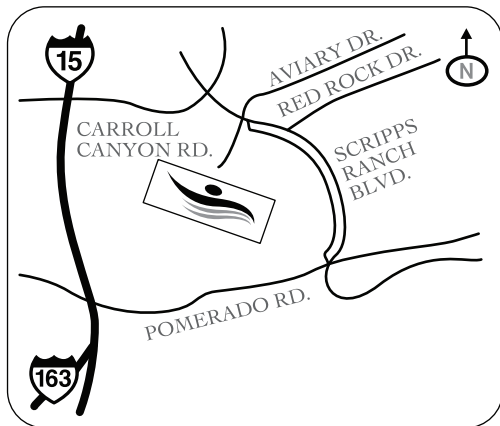

## SCRIPPS RANCH (Pool)

### From the I-15 or I-163 South to North

Exit Pomerado/Miramar Rd.

- Turn Right at Exit
- Turn Left at 2nd Light Scripps Ranch Blvd.  
Proceed straight through stop sign
- Turn Left onto Aviary Dr.
- ❖ Turn Left into Scripps Ranch Swim and Raquet Club

### From the I-15 North to South

Exit Carroll Canyon Rd.

- Turn Left at Exit onto Carroll Canyon Rd.
- Turn Right at 3rd light Scripps Ranch Blvd.
- Turn Right onto Aviary Dr.
- ❖ Turn left into Scripps Ranch Swim and Raquet Club

**Address:** 9875 Aviary Drive San Diego, CA 92131

**Phone:** 858-488-3597